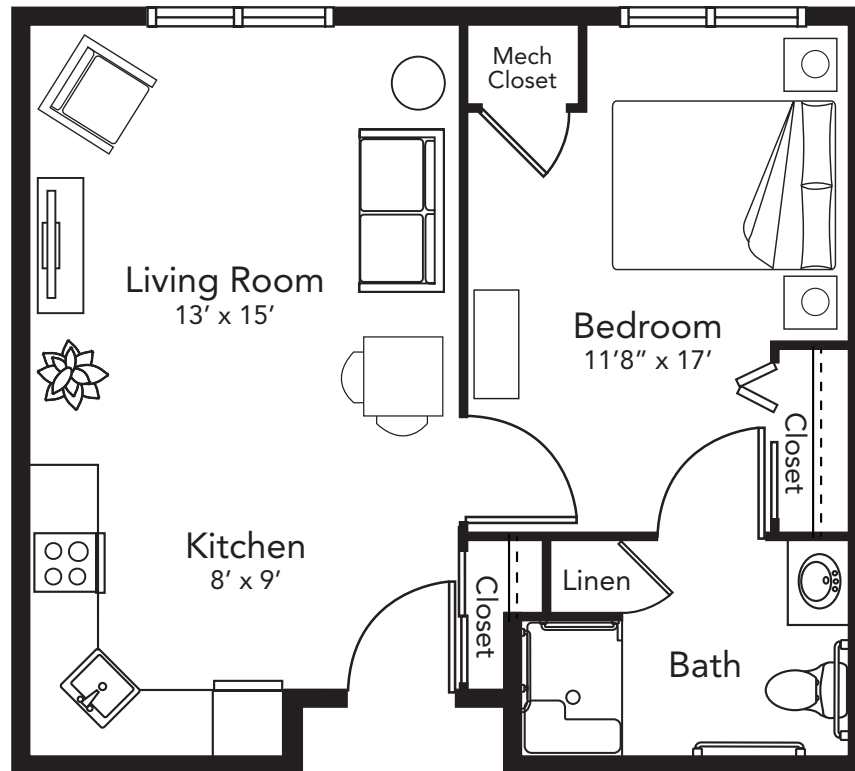

One Bedroom
621 square feet

Apartment features: full kitchen with appliances, full bath with safety features

Monthly rent includes: property taxes, maintenance, electricity, water, heat/air, "Senior TV" service with 70 channels or more and local stations, wireless internet