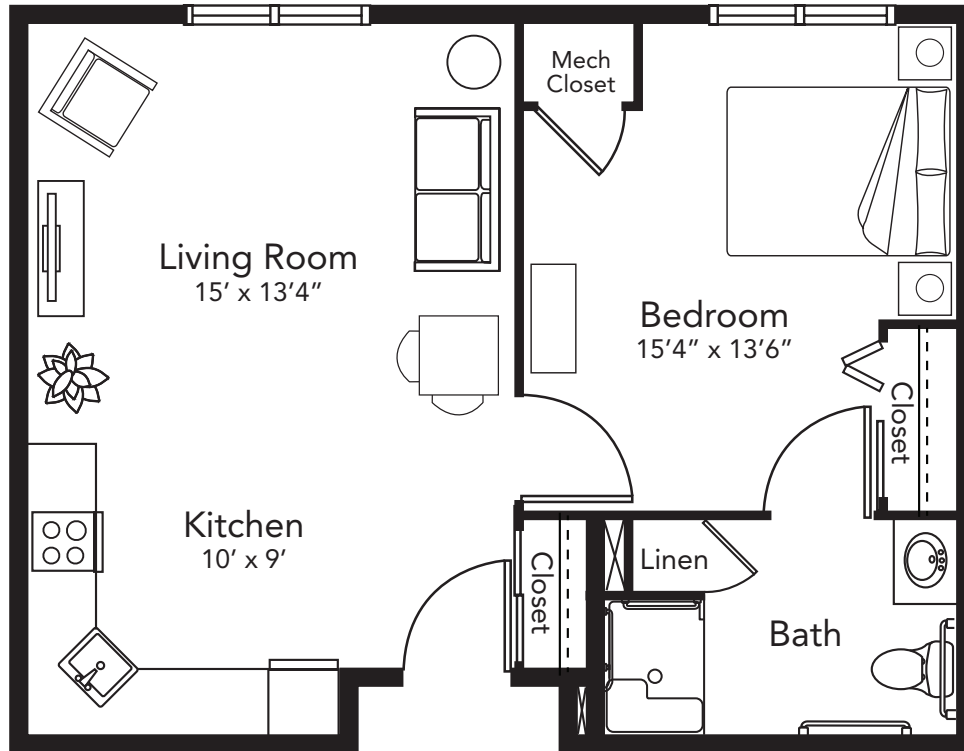

One Bedroom
670 square feet

Apartment features: full kitchen with appliances, full bath with safety features

Monthly rent includes: property taxes, maintenance, electricity, water, heat/air, "Senior TV" service with 70 channels or more and local stations, wireless internet