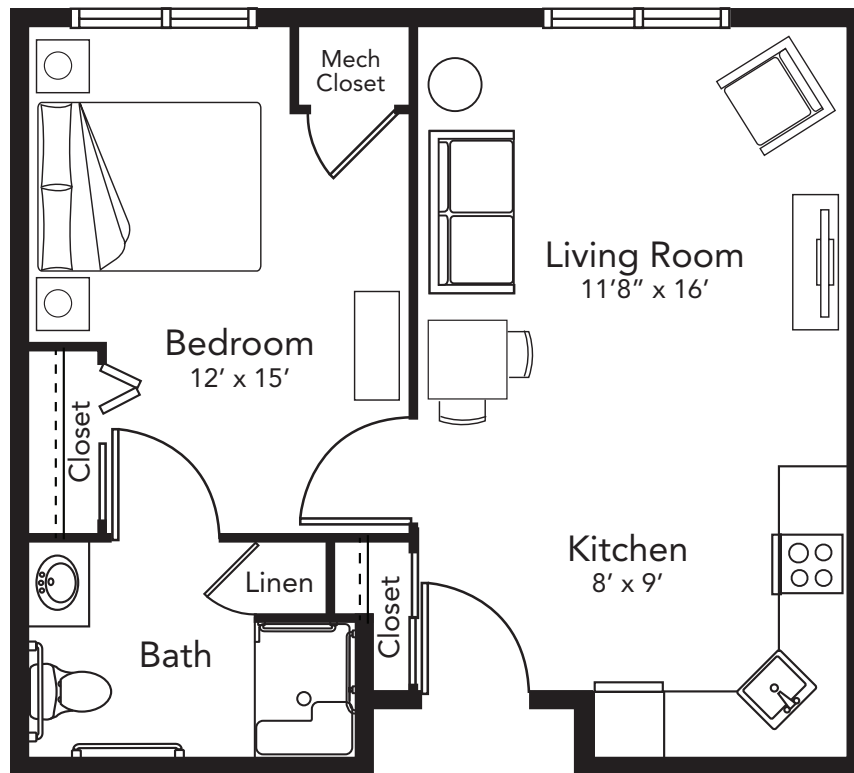

One Bedroom
580 square feet | \$4,540 per month

09/22/22