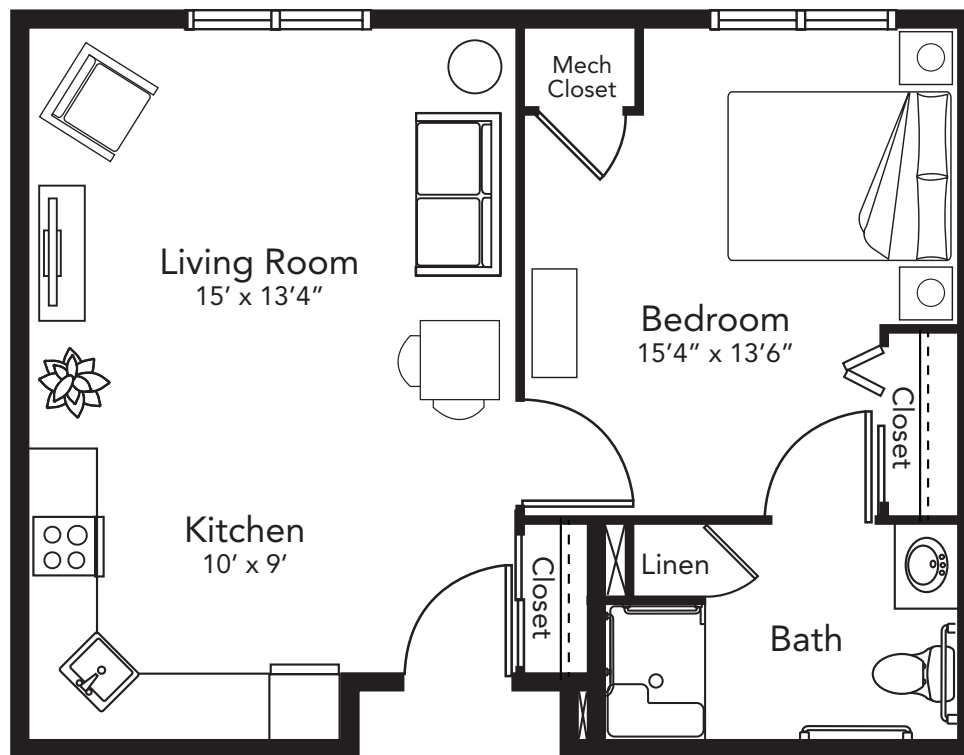

One Bedroom
670 square feet | \$4,820 per month

09/22/22