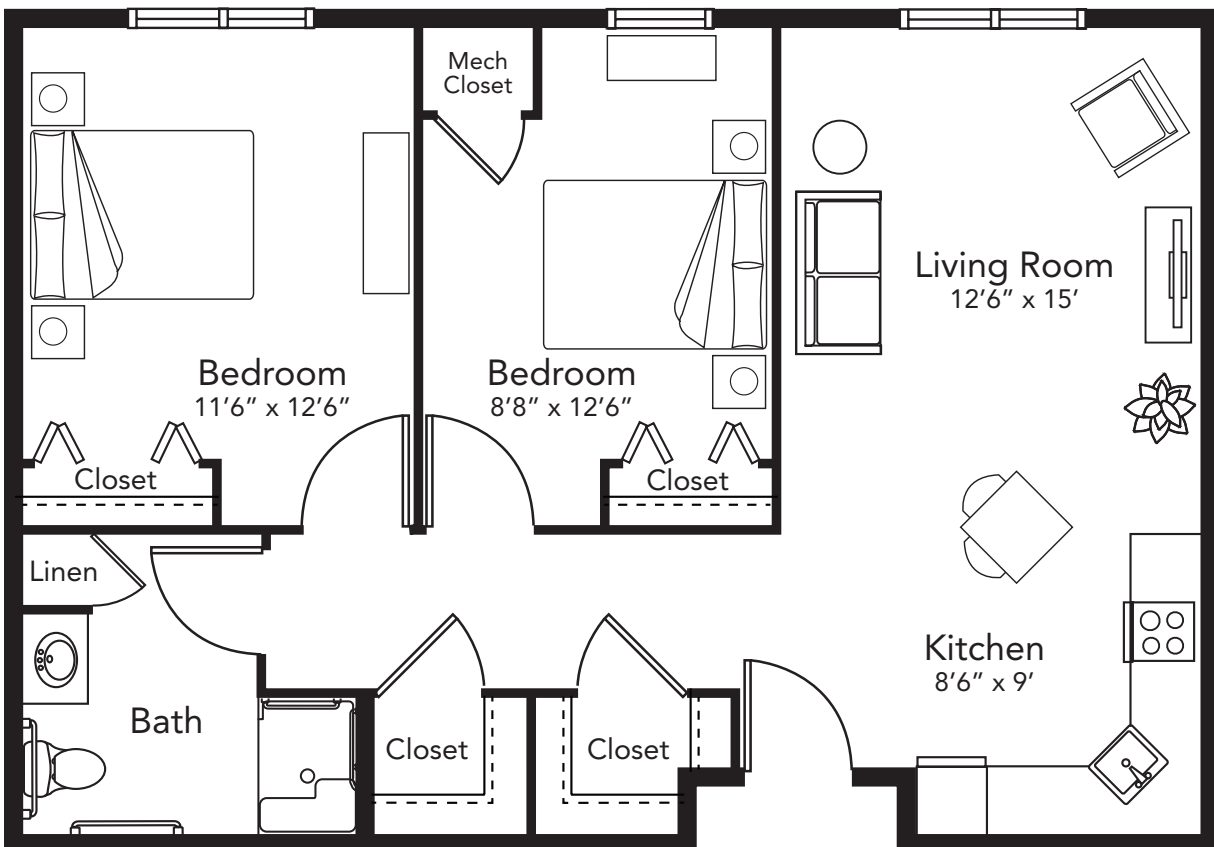

Two Bedroom
889 square feet | \$5,340 per month

09/22/22