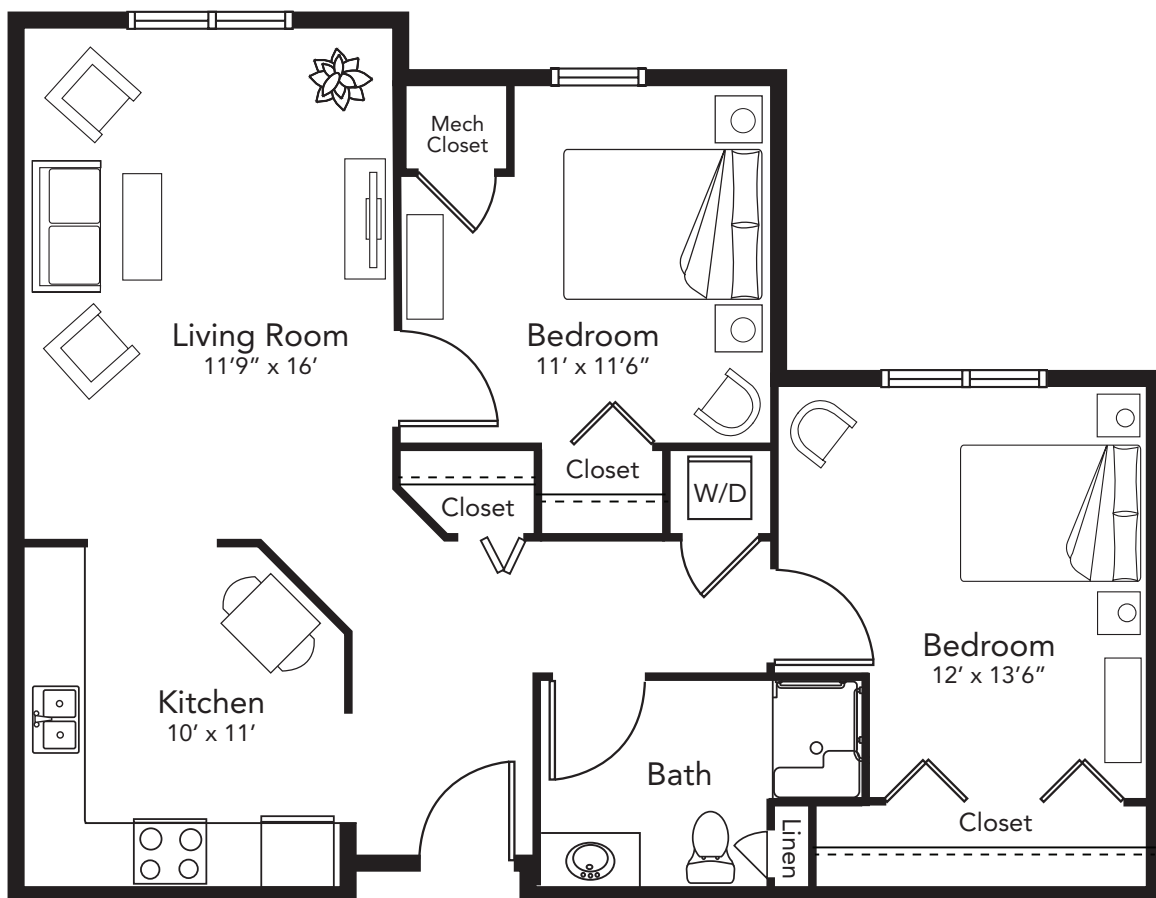

Two Bedroom
858 square feet | \$2,245 per month

09/22/22