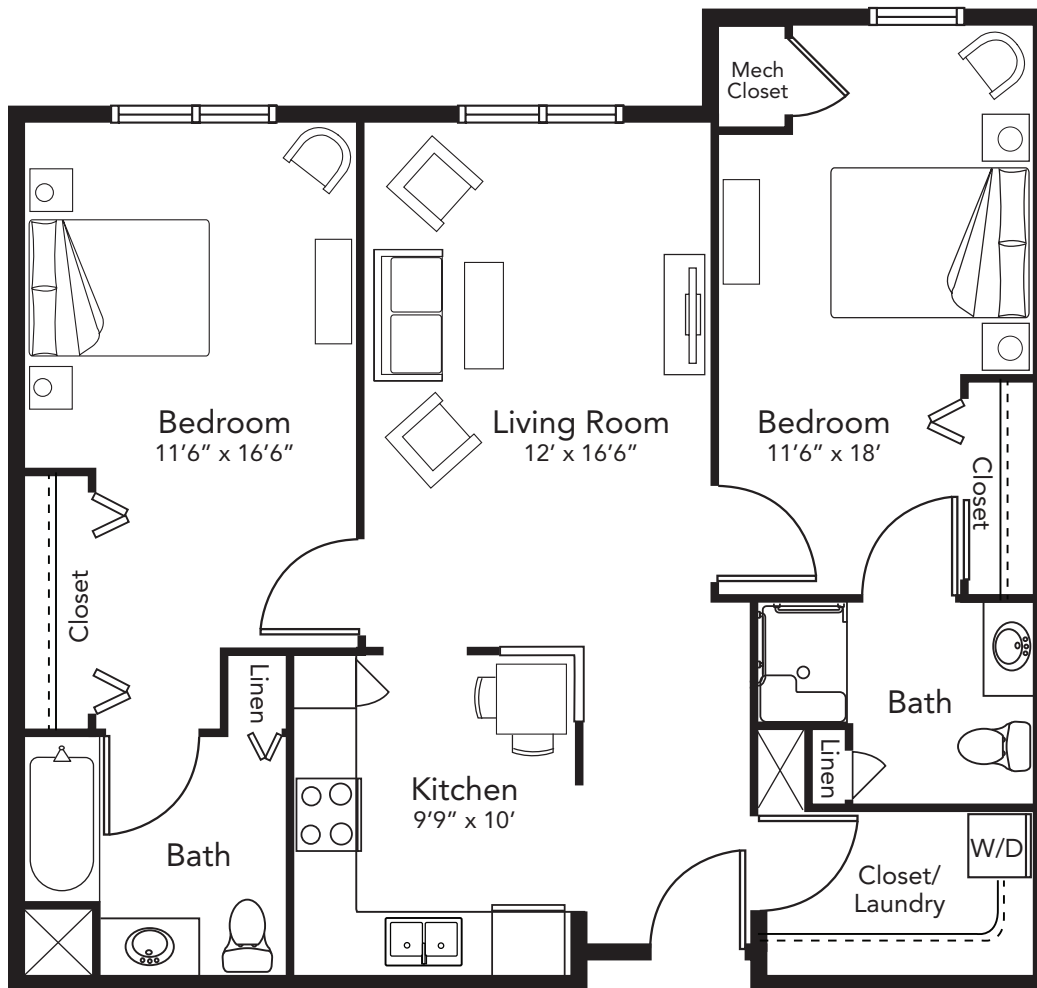

Two Bedroom
1,042 square feet | \$2,710 per month

09/22/22