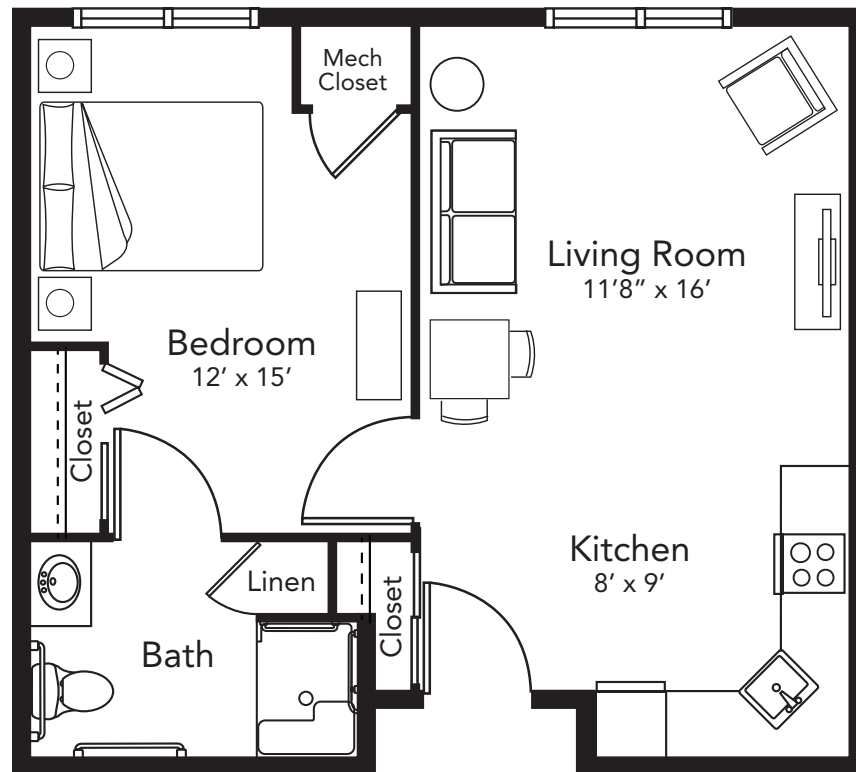

Lily

One Bedroom | 580 square feet | \$5,595 per month

09/22/22