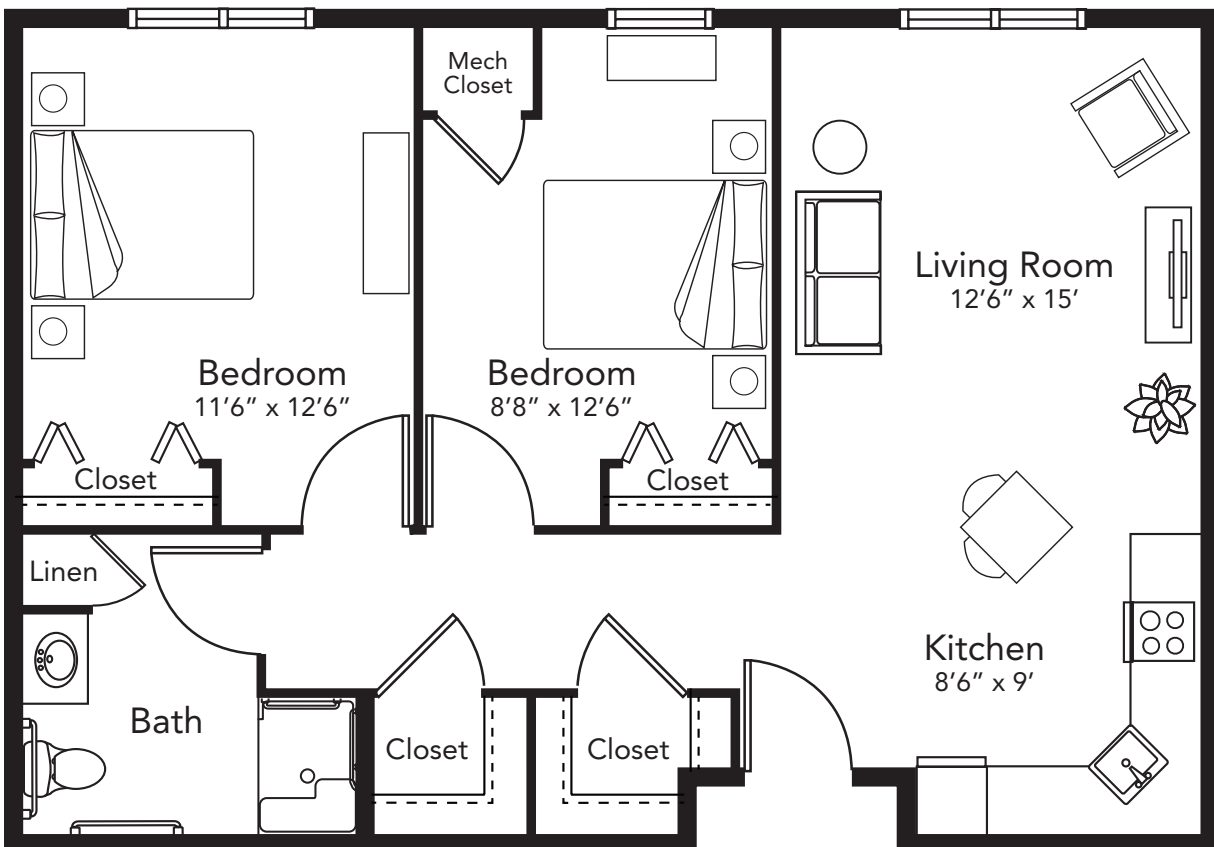

Two Bedroom  
889 square feet | \$5,445 per month

01/01/23