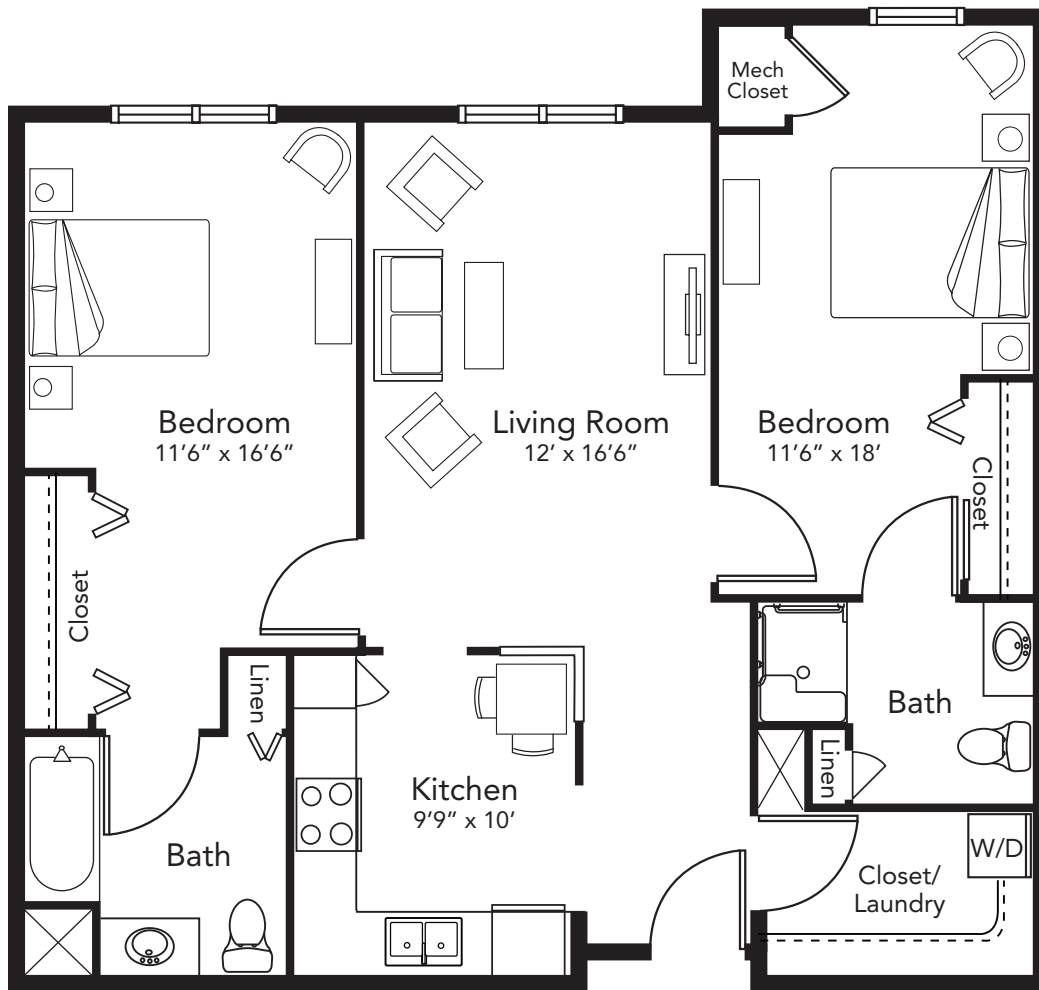

Two Bedroom
1,042 square feet | \$2,765 per month

01/01/23