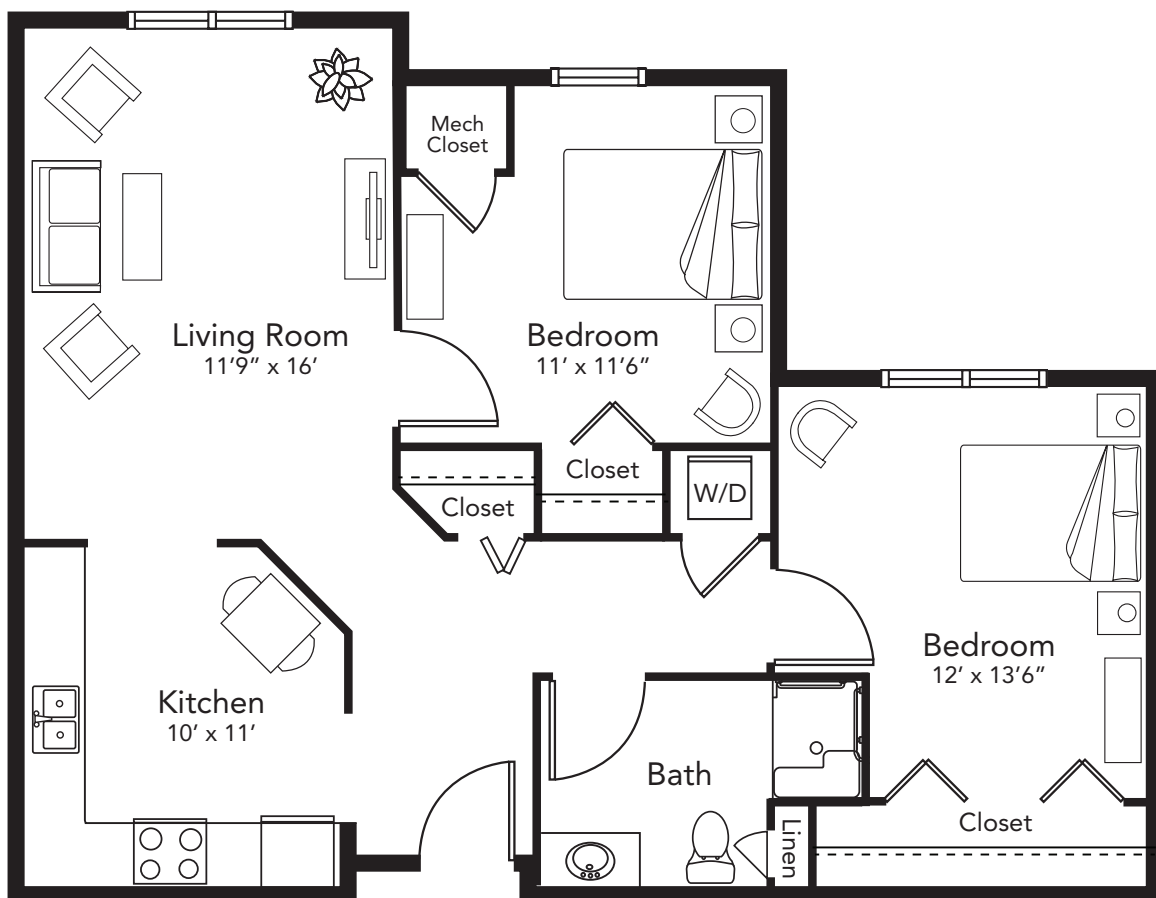

Two Bedroom  
858 square feet | \$2,290 per month

01/01/23