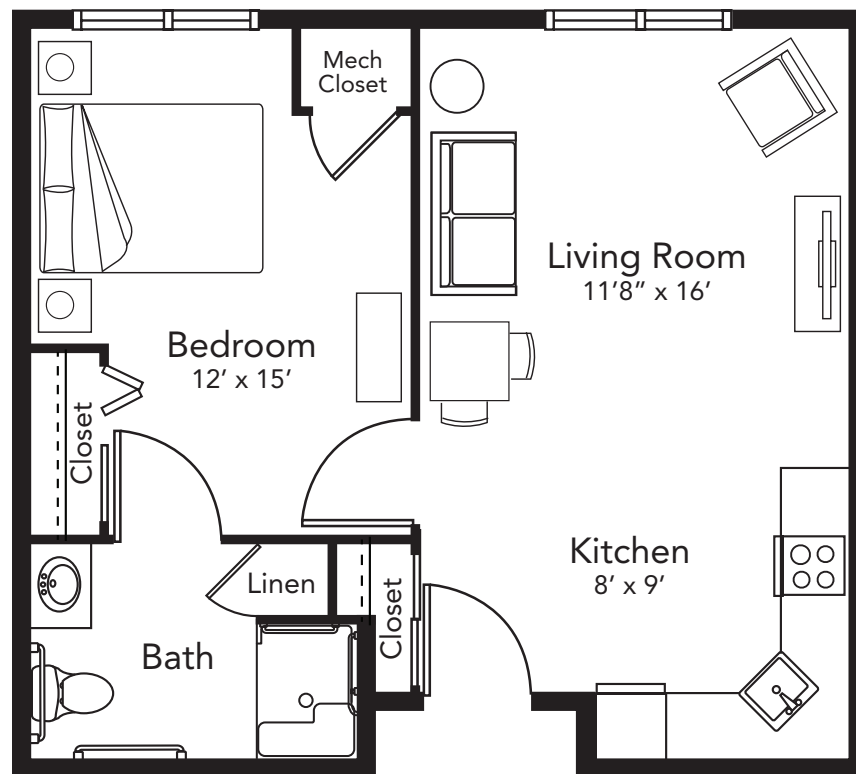

Lily

One Bedroom | 580 square feet | \$5,710 per month

01/01/23