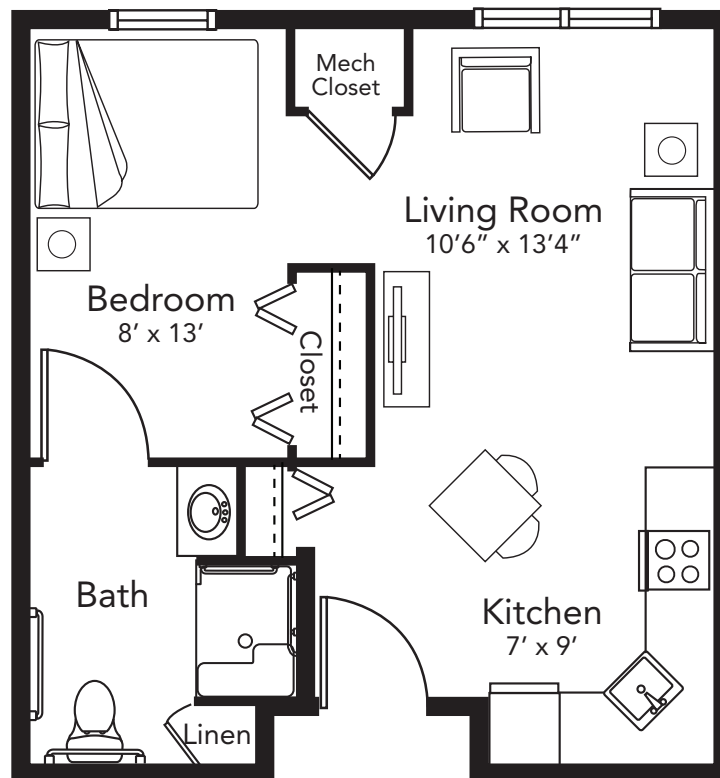

Orchid

One-bedroom | 484 square feet | \$5,710 per month

01/01/23