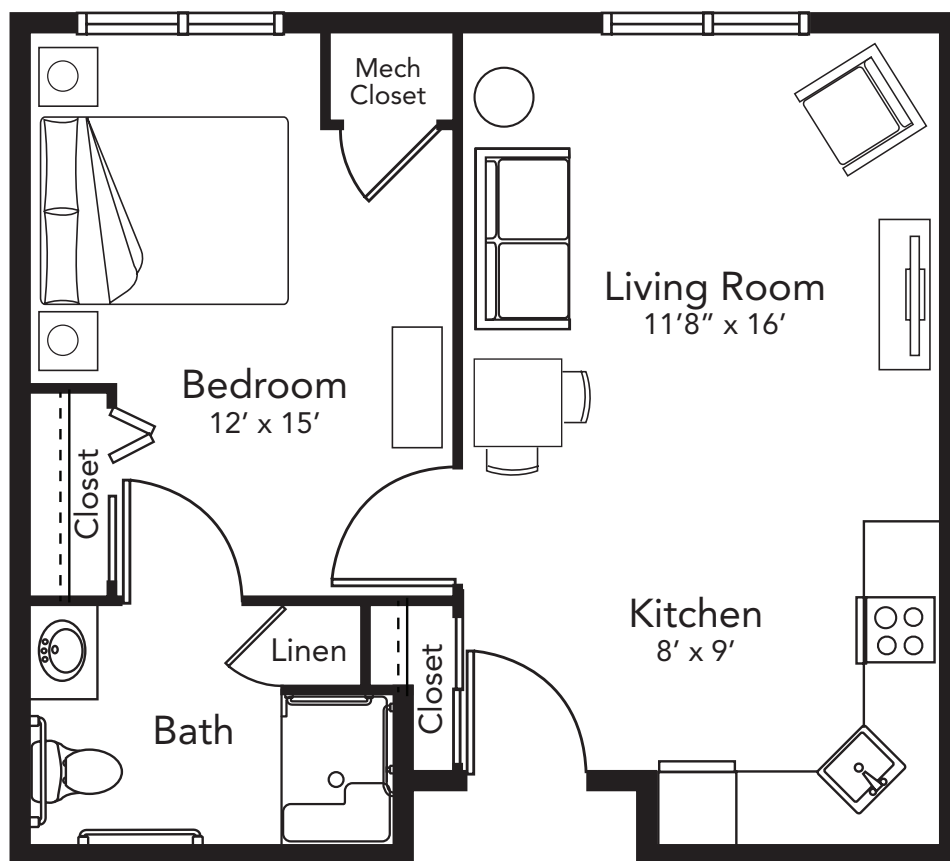

One Bedroom
580 square feet | \$4,770 per month

1/1/24