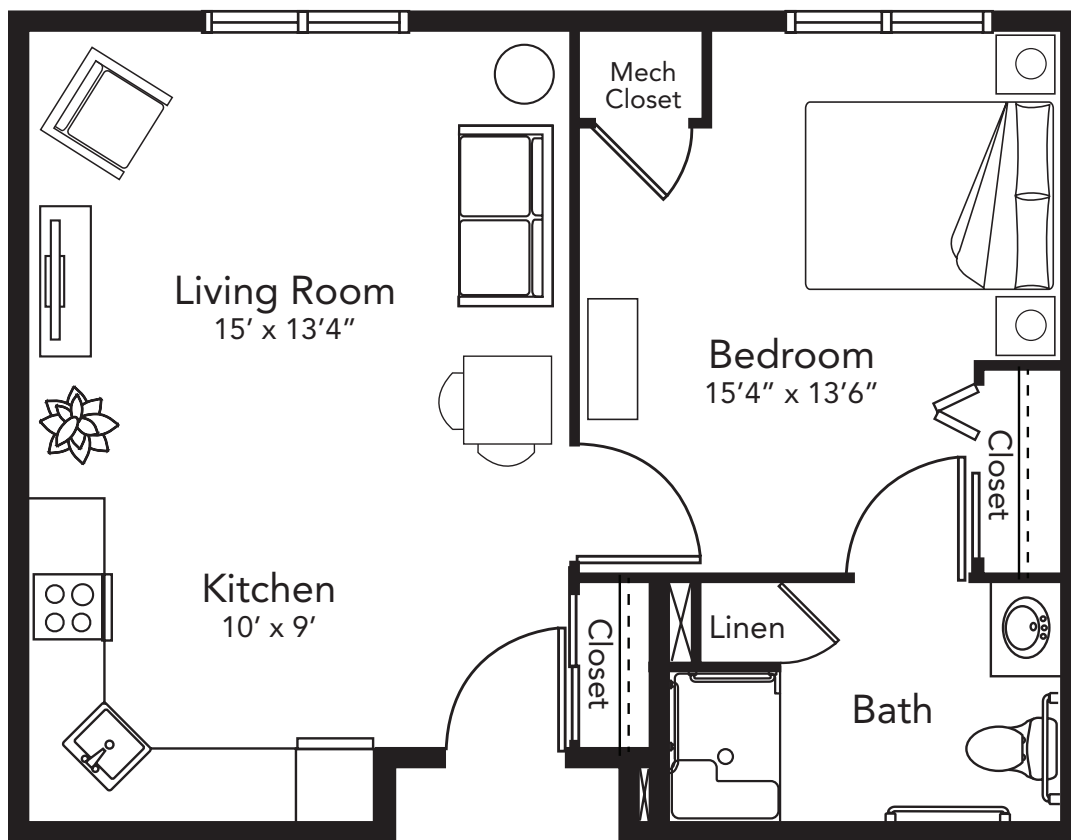

One Bedroom
670 square feet | \$5,060 per month

1/1/24