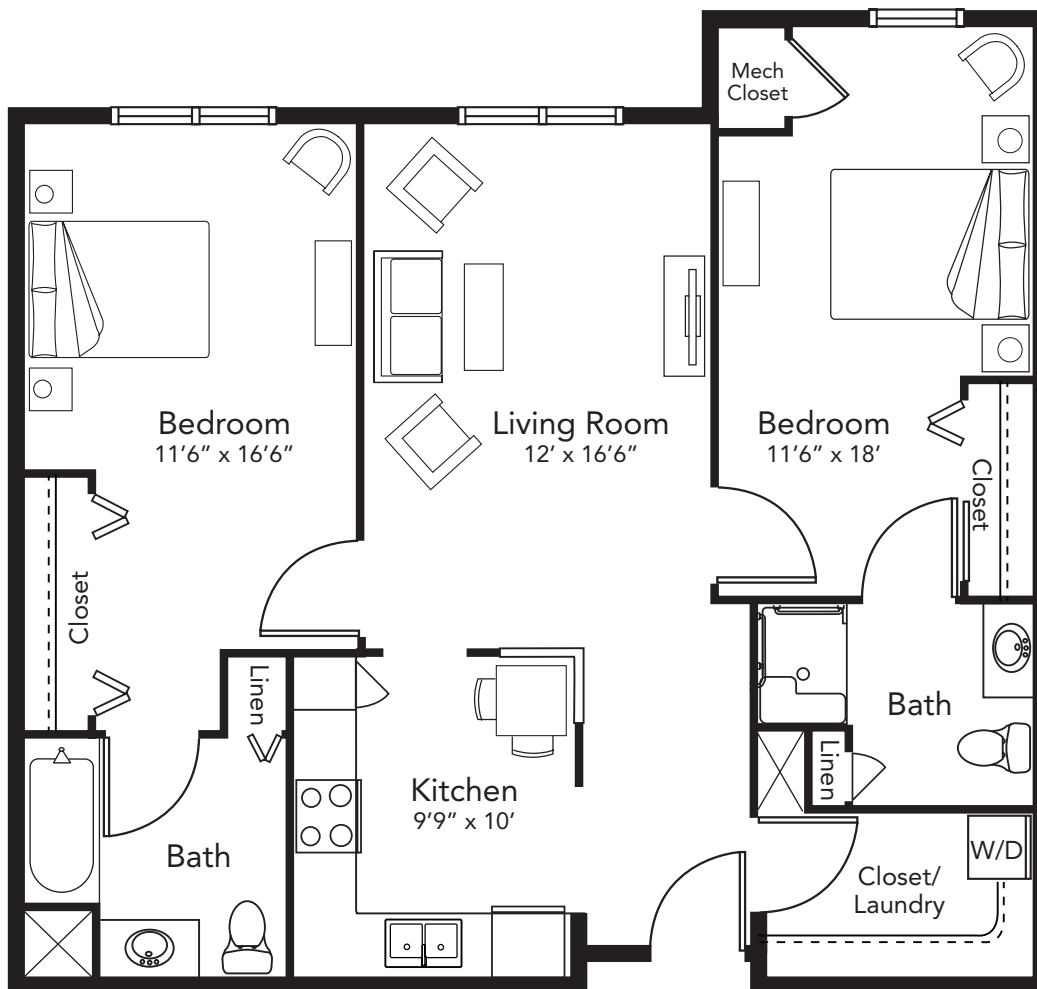

Two Bedroom
1,042 square feet | \$2,850 per month

1/1/24