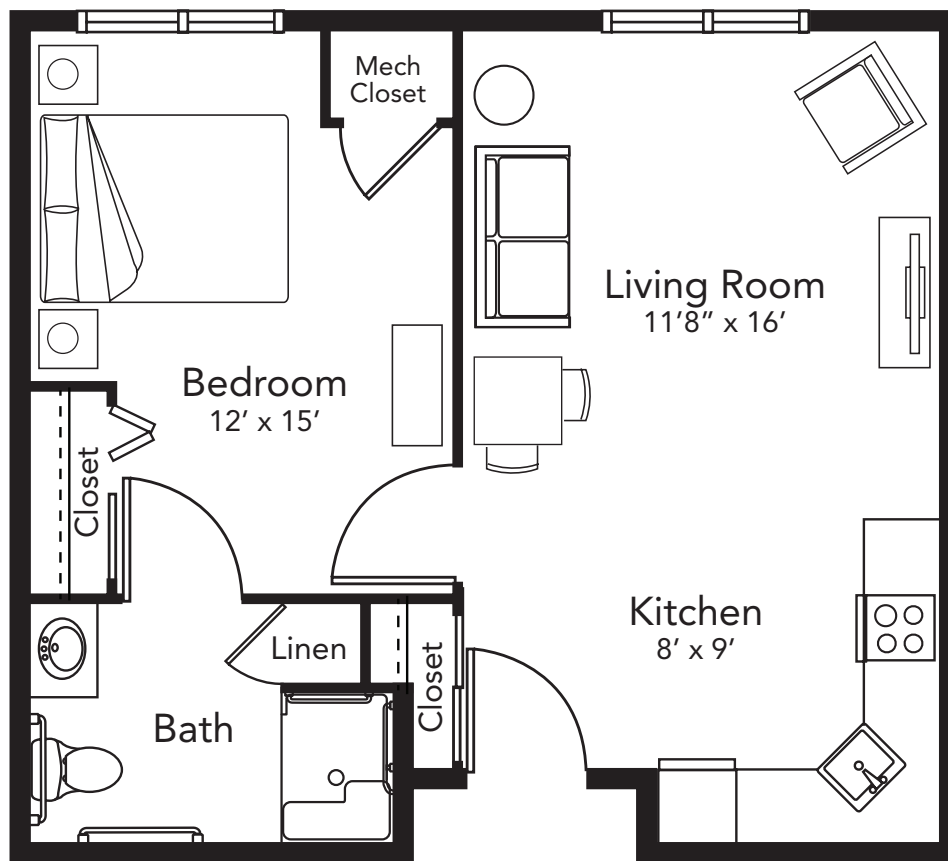

Lily

One bedroom | 580 square feet | \$5,880 per month

1/1/24