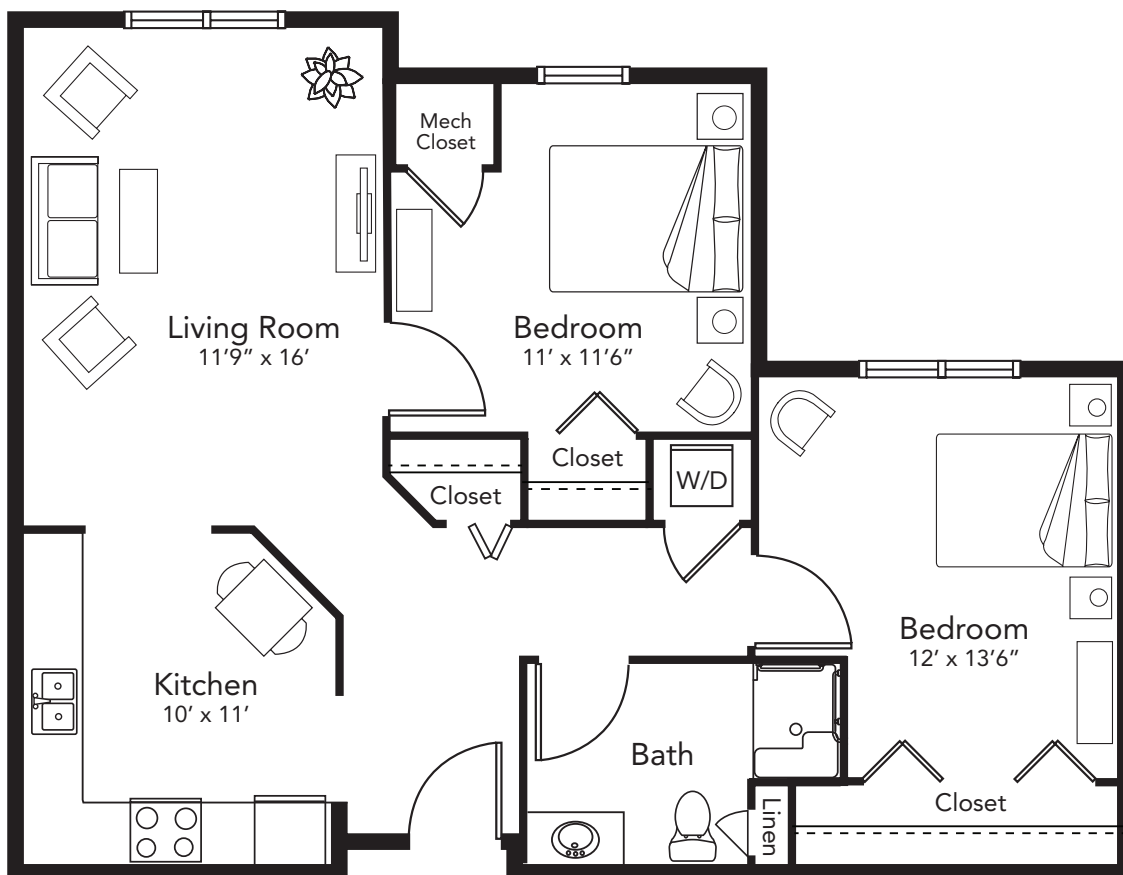

Two Bedroom
858 square feet | \$2,430 per month

1/1/25