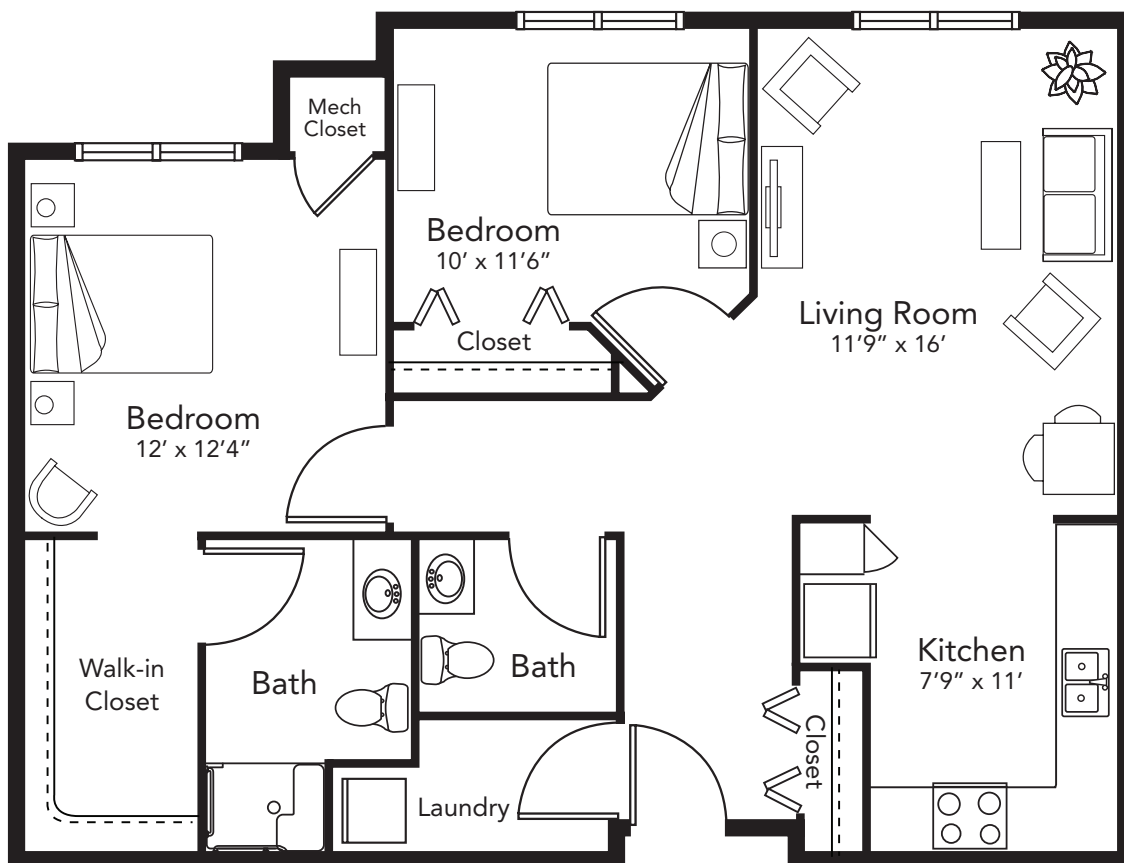

Two Bedroom
975 square feet | \$2,800 per month

1/1/25