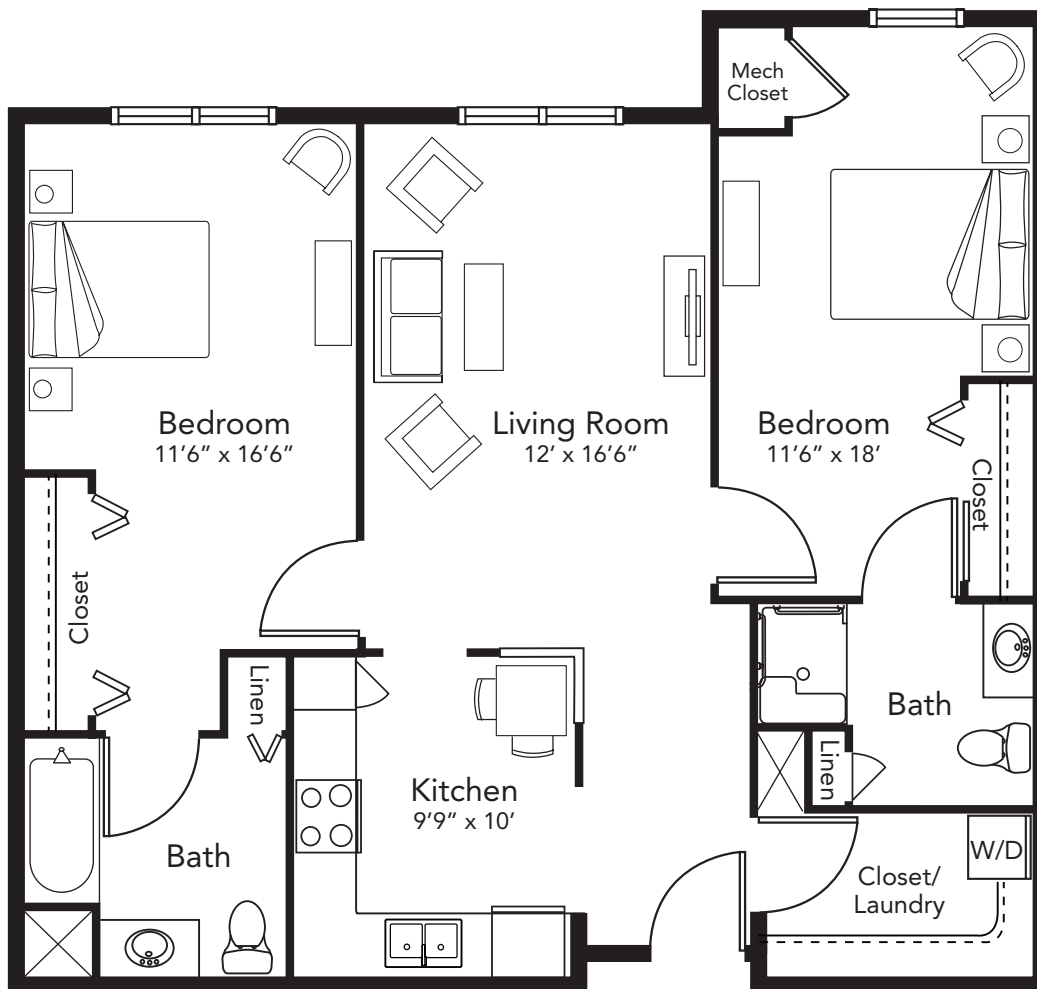

Two Bedroom
1,042 square feet | \$2,935 per month

1/1/25